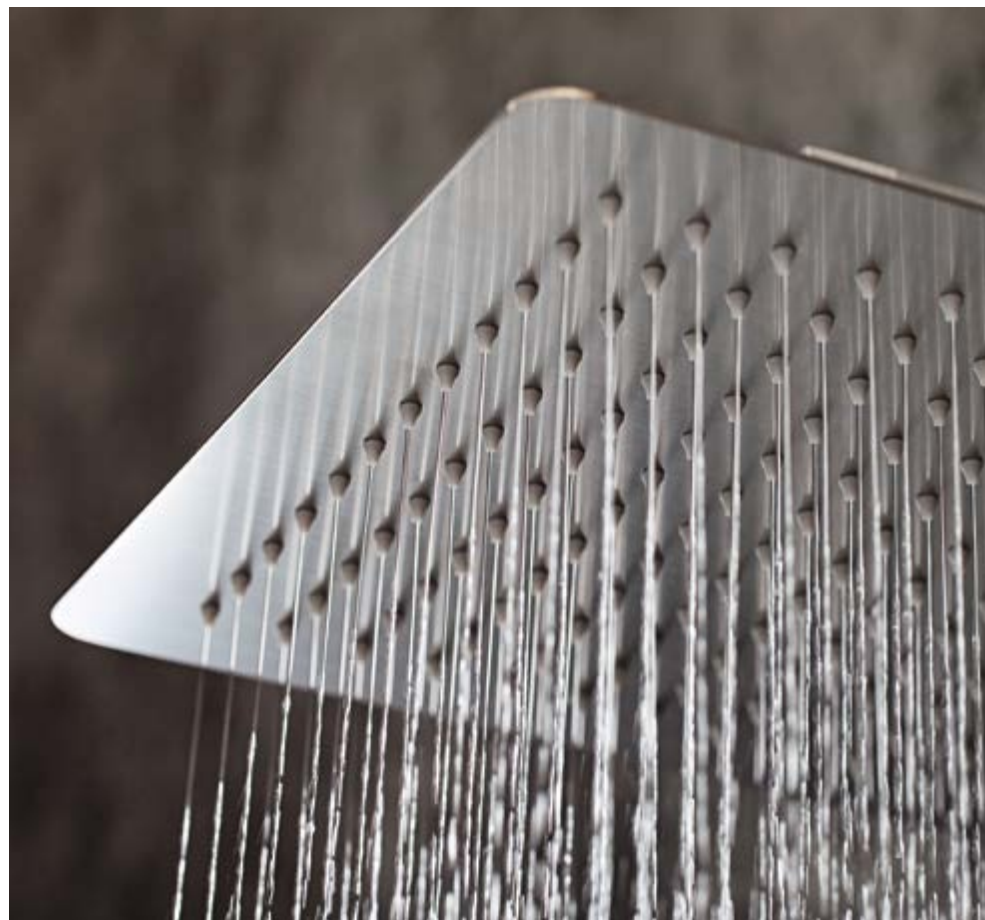

Aqua-Sense
system touch panel

PC Polished Chrome
Aqua-Sense Showerhead System with Rain,
Waterfall and Chromotherapy Functions,
Touch Screen and Body Sprays

PC Polished Chrome

Wall-Mounted Thermostatic Shower Set and Ceiling-Mounted Showerhead with Rain and Mist Functions

-8232-SP

SP Stainless Polished

Showerhead with Rain, Chromotherapy
Functions and Remote Control

SN Steelnox® Satin Nickel

Stainless Steel Ultra-Thin Showerhead
and Wall-Mounted Thermostatic Shower Set

WT
Architectural White
Thermostatic
Wall-Mounted
Shower Set

-8047-RH0-WT-T
roughs -8006 and -8052
WT Architectural White
Wall-Mounted Thermostatic Set
with 2-outlet diverter

PC Polished Chrome

Dual-Function Showerhead with Rain and Waterfall effects and Wall-Mounted Thermostatic Set

PC Polished Chrome
Dual-Function
Showerhead with Rain
and Waterfall effects
and Wall-Mounted
Thermostatic Shower Set

KITCHEN

-4881-LM52-PC
PC Polished Chrome - CONICAL
Pull-Down Kitchen Faucet

G-4856-PC

PC Polished Chrome - OSCAR